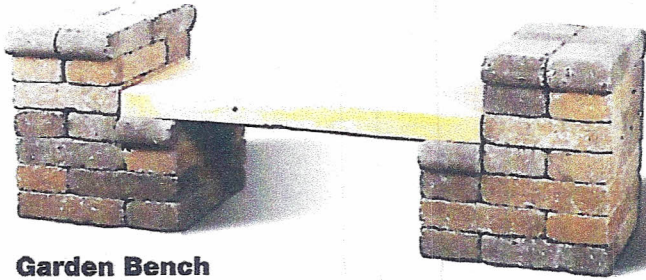

[www.peerlessblock.com](http://www.peerlessblock.com)

**PRICE EACH**  
**\$277.14**

**Garden Bench**  
Height: 2'-4" (Top of Columns)  
Overall Dimensions: 6'-8" Wide x 2' Deep  
Seat Height: 18" Seat Length: 4'