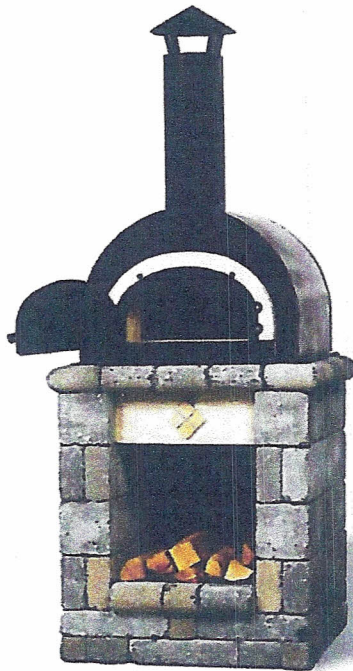

**PRICE EACH**  
**\$702.85**

**Fireplace**

Height: 7' Base: 4' W x 3'-4" D

**PRICE EACH**  
**\$1764.28**

**Water Feature**

Base Dimensions:  
6'-0" W x 5'-0" D x 4'-8" H

**PRICE EACH**  
**\$1170.00**

**Water Feature**

[www.peerlessblock.com](http://www.peerlessblock.com)

**PRICE EACH**  
**\$277.14**

**Garden Bench**  
Height: 2'-4" (Top of Columns)  
Overall Dimensions: 6'-8" Wide x 2' Deep  
Seat Height: 18" Seat Length: 4'

**PRICE EACH**  
**\$277.14**

**Garden Column**  
2' W x 2' D x 4' H

**PRICE EACH**  
**\$3264.28**

**Pizza Oven**  
Masonry Pedestal Base: 36" W x 36" D x 42" H

**PRICE EACH**  
**\$4155.71**

**Pizza Oven**  
Masonry Pedestal Base: 48" W x 48" D x 42" H

**PRICE EACH**  
**\$371.42**

**Wood Box**  
3' W x 2' D